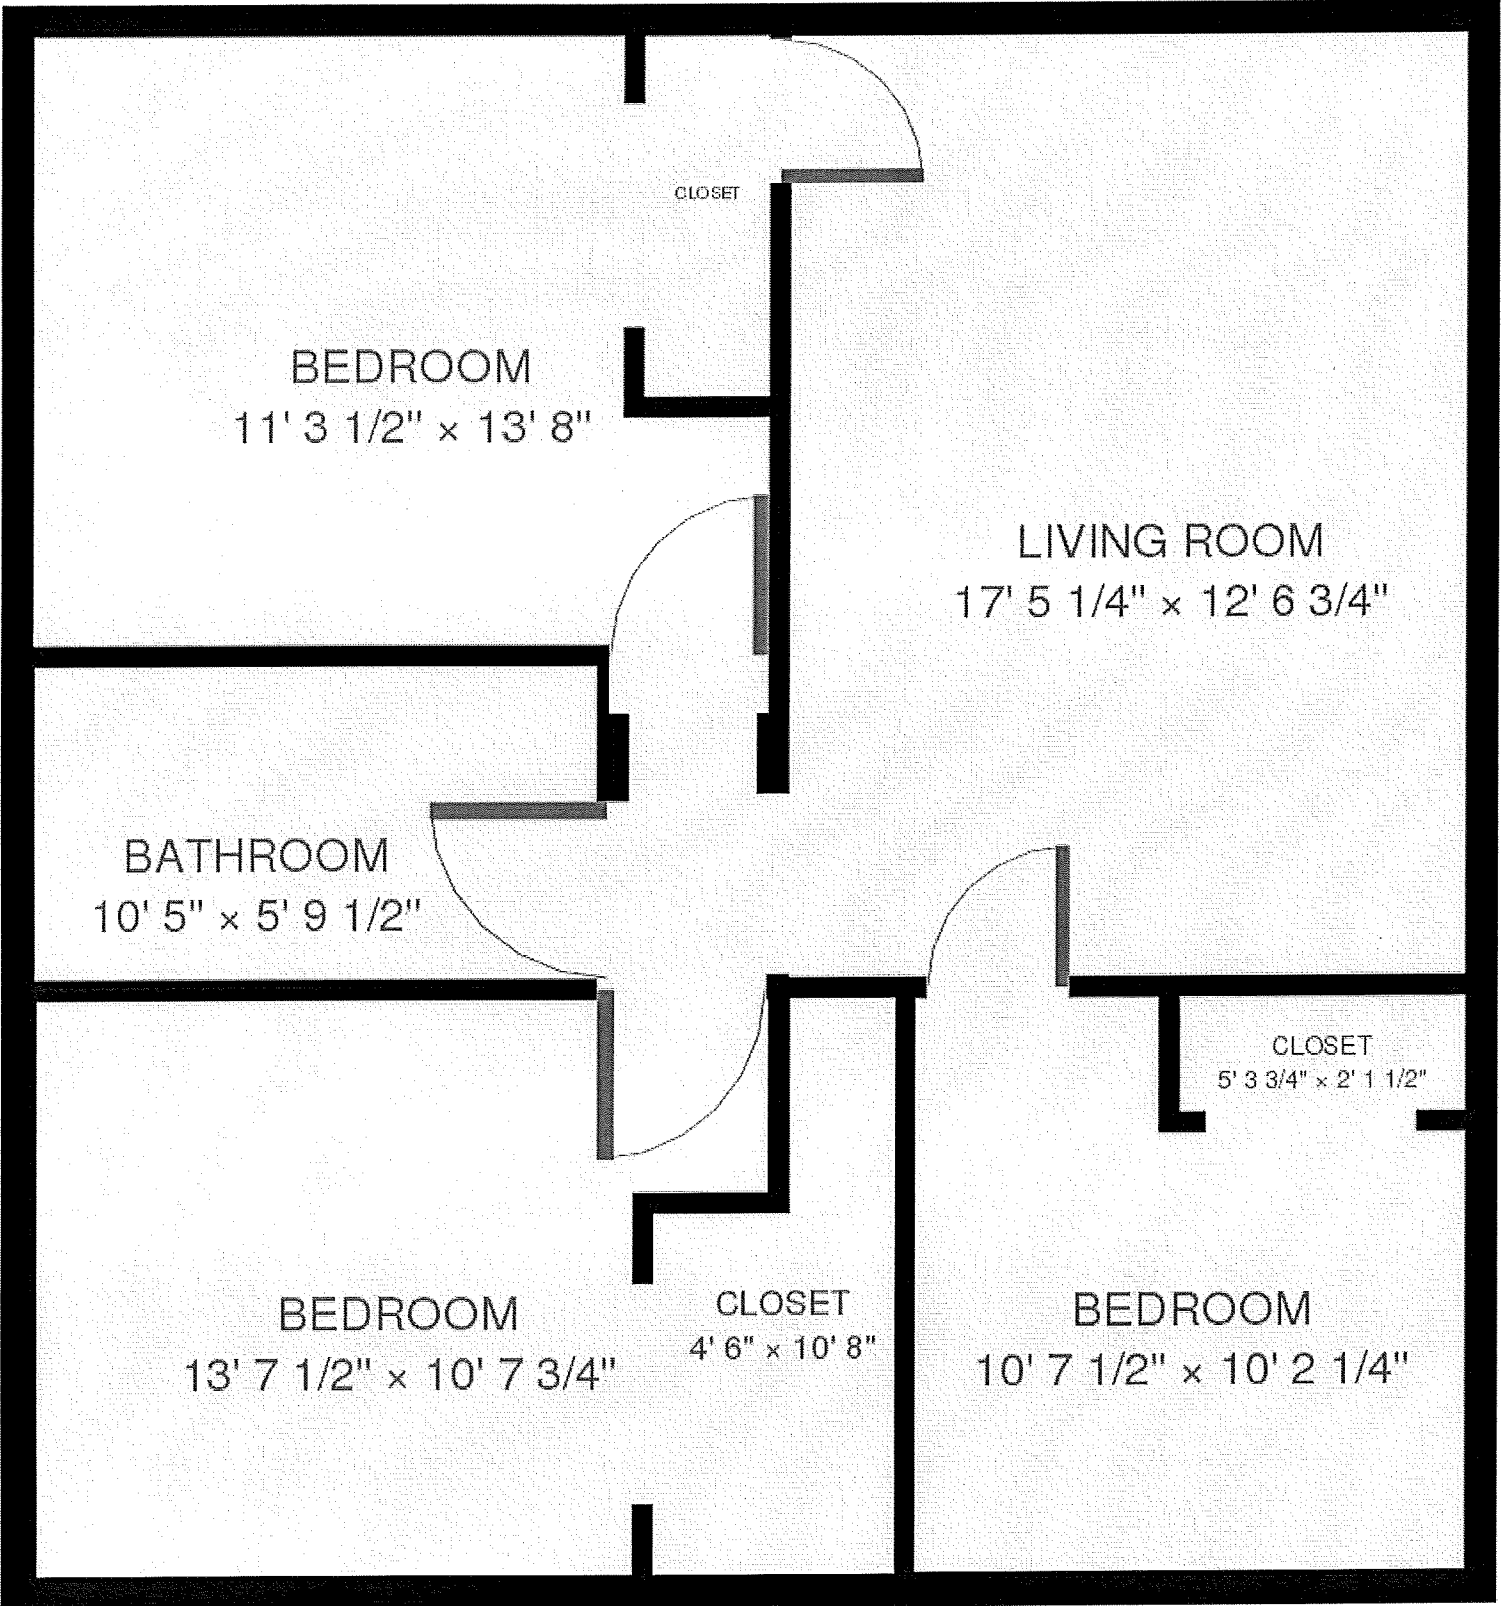

BEDROOM
11' 1 3/4" x 13' 9 3/4"

BATHROOM
9' 9 1/4" x 5' 7 1/4"

BEDROOM
13' 9" x 11' 6"

LIVING ROOM
17' 1/4" x 17' 11 1/2"

KITCHEN
17' 3 1/2" x 12' 1 3/4"

CLOSET

BEDROOM

11' 3 1/2" x 13' 8"

LIVING ROOM

17' 5 1/4" x 12' 6 3/4"

BATHROOM

10' 5" x 5' 9 1/2"

CLOSET

5' 3 3/4" x 2' 1 1/2"

BEDROOM

13' 7 1/2" x 10' 7 3/4"

CLOSET

4' 6" x 10' 8"

BEDROOM

10' 7 1/2" x 10' 2 1/4"